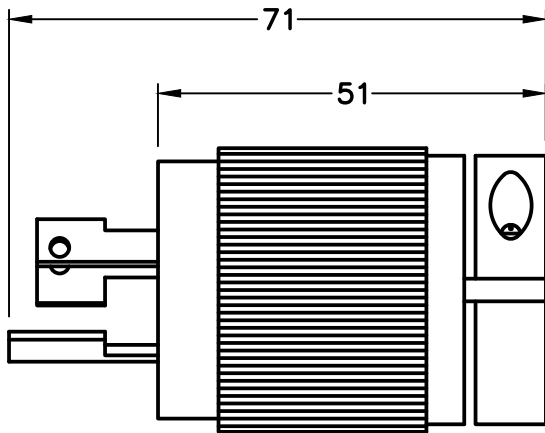

NEMA L5-15 PLUG
FRONT VIEW

SIDE VIEW

Unit in mm